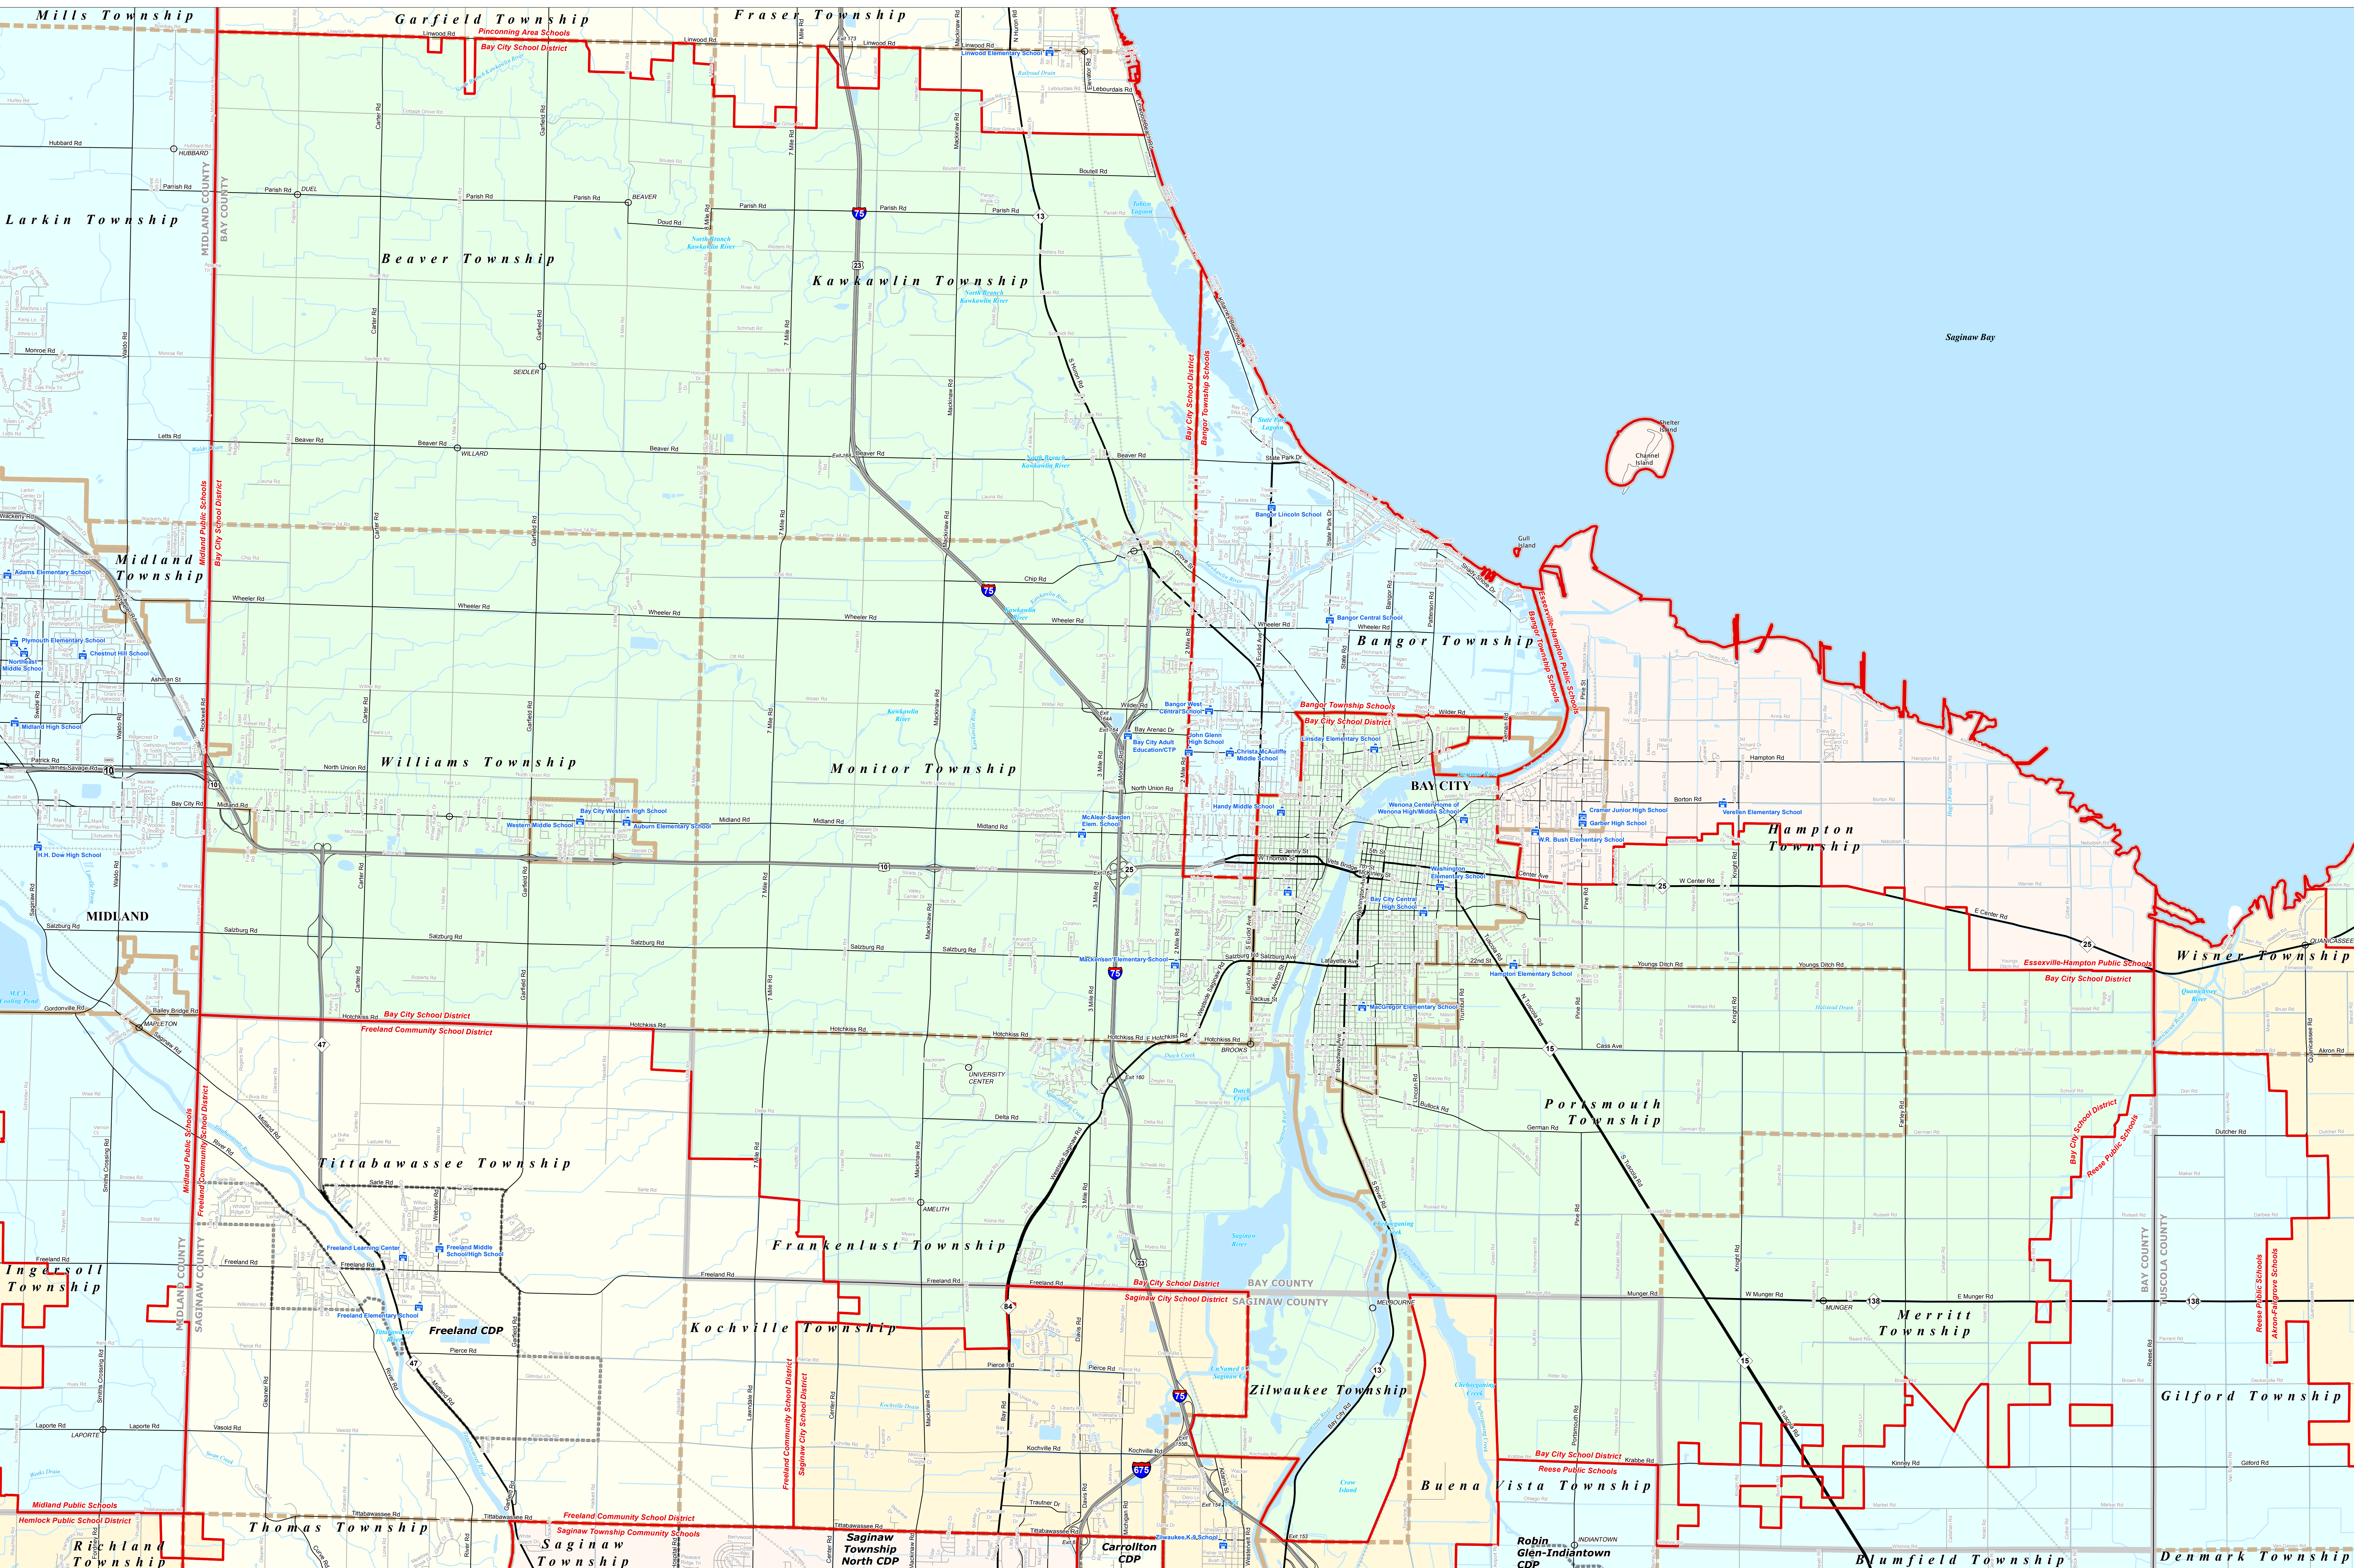

BAY CITY SCHOOL DISTRICT

Bay-Arenac ISD

0 0.25 0.5 1 Miles

All information presented in this publication is in the public domain and may be reproduced, reprinted, and redistributed as desired.

School District	School	Railroad
County	Unincorporated Place	Water Feature
City	Freeway	River, Stream, or Drain
Township	Highway	Primary Road
Village	Local Road	
Census Designated Place		

Source: Michigan Geographic Framework, v13a